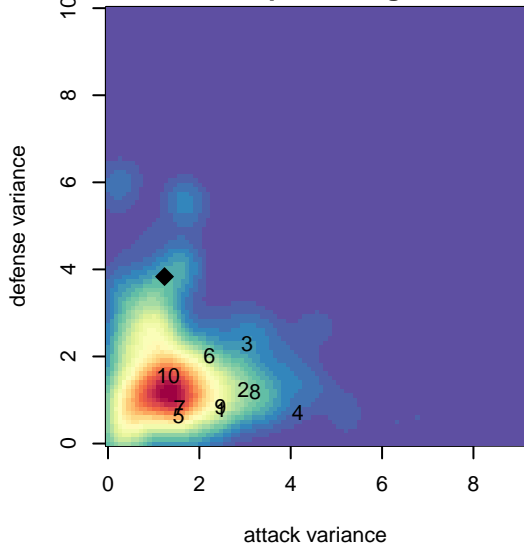

# Crossfire Select Enslow B99

Crossfire Select SC  
 Redmond, WA  
 B99 total strength=1088  
 attack=4.11 defense=1.79  
 fall league = NPSL B15D2

alt names used:  
 Crossfire Select BU15 Enslow  
 Crossfire Select B99-Enslow  
 Crossfire Select B99 Enslow  
 CROSSFIRE SELECT SELECT ENSLOW (WA)  
 Crossfire Select Enslow [B99]

Venues played:  
 2014 RVS Classic BU15  
 2014 Crossfire Select Cup BU15 Silver  
 2014 REDAPT Cup Silver U15  
 2014 NPSL B15D2  
 2014 Founders Cup B99

**Crossfire Select Enslow B99**  
 Dots are actual minus expected GF (blue circles) and GA (red triangles).  
 Blue line is smoothed change in attack strength. Red is smoothed change in defense strength.

**attack and defense variance (black dot)  
relative to other teams  
and top 10 in region**

**attack and defense rating  
relative to others at age  
and all opponents in last 13 months**

**Performance relative to 13 month average**