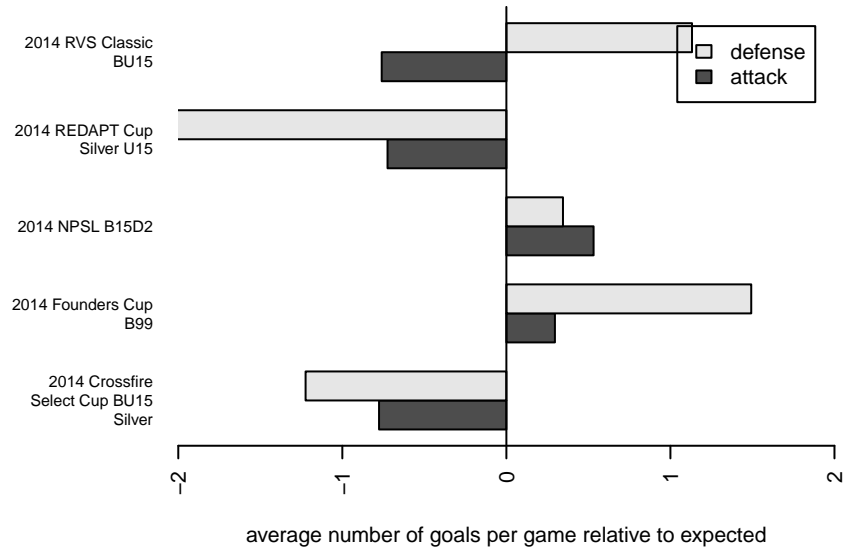

# Crossfire Select Enslow B99

Crossfire Select SC  
 Redmond, WA  
 B99 total strength=1088  
 attack=4.11 defense=1.79  
 fall league = NPSL B15D2

alt names used:  
 Crossfire Select BU15 Enslow  
 Crossfire Select B99-Enslow  
 Crossfire Select B99 Enslow  
 CROSSFIRE SELECT SELECT ENSLOW (WA)  
 Crossfire Select Enslow [B99]

Venues played:  
 2014 RVS Classic BU15  
 2014 Crossfire Select Cup BU15 Silver  
 2014 REDAPT Cup Silver U15  
 2014 NPSL B15D2  
 2014 Founders Cup B99

**Crossfire Select Enslow B99**  
 Dots are actual minus expected GF (blue circles) and GA (red triangles).  
 Blue line is smoothed change in attack strength. Red is smoothed change in defense strength.

**attack and defense variance (black dot)  
relative to other teams  
and top 10 in region**

**attack and defense rating  
relative to others at age  
and all opponents in last 13 months**

**Performance relative to 13 month average**