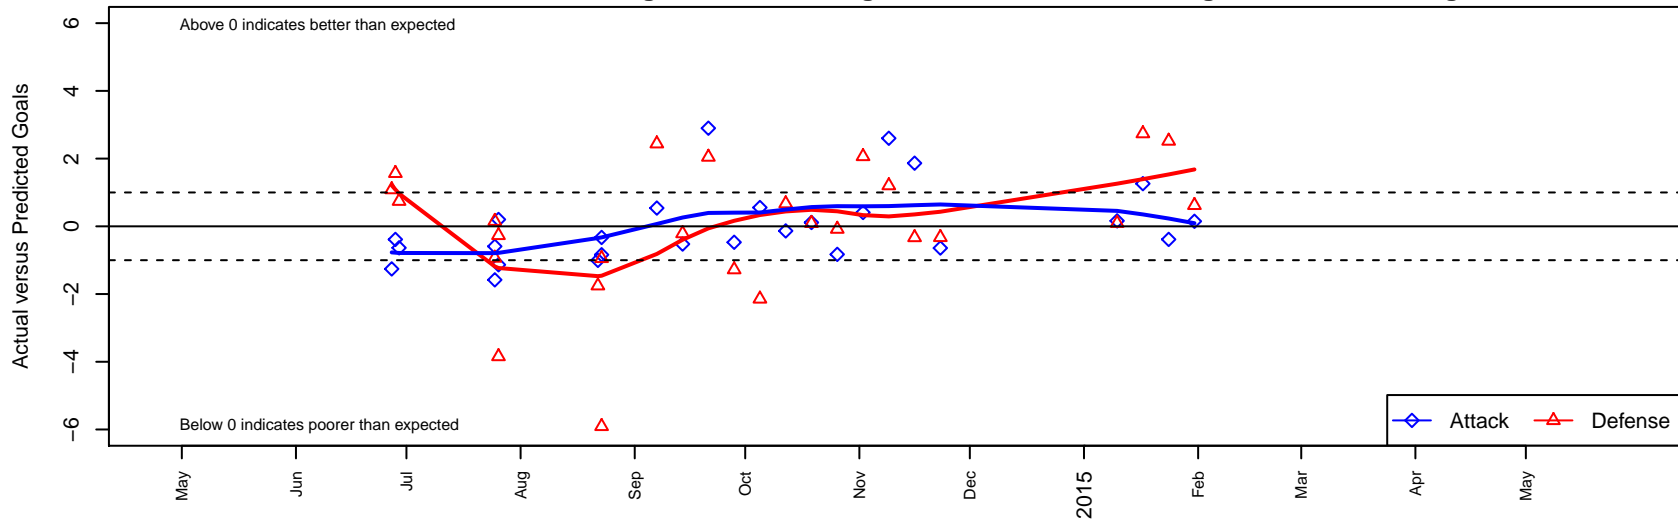

# Crossfire Select Enslow B99

Crossfire Select SC  
 Redmond, WA  
 B99 total strength=1088  
 attack=4.11 defense=1.79  
 fall league = NPSL B15D2

alt names used:  
 Crossfire Select BU15 Enslow  
 Crossfire Select B99-Enslow  
 Crossfire Select B99 Enslow  
 CROSSFIRE SELECT SELECT ENSLOW (WA)  
 Crossfire Select Enslow [B99]

Venues played:  
 2014 RVS Classic BU15  
 2014 Crossfire Select Cup BU15 Silver  
 2014 REDAPT Cup Silver U15  
 2014 NPSL B15D2  
 2014 Founders Cup B99

**Crossfire Select Enslow B99**  
 Dots are actual minus expected GF (blue circles) and GA (red triangles).  
 Blue line is smoothed change in attack strength. Red is smoothed change in defense strength.

**attack and defense variance (black dot)  
relative to other teams  
and top 10 in region**

**attack and defense rating  
relative to others at age  
and all opponents in last 13 months**

**Performance relative to 13 month average**