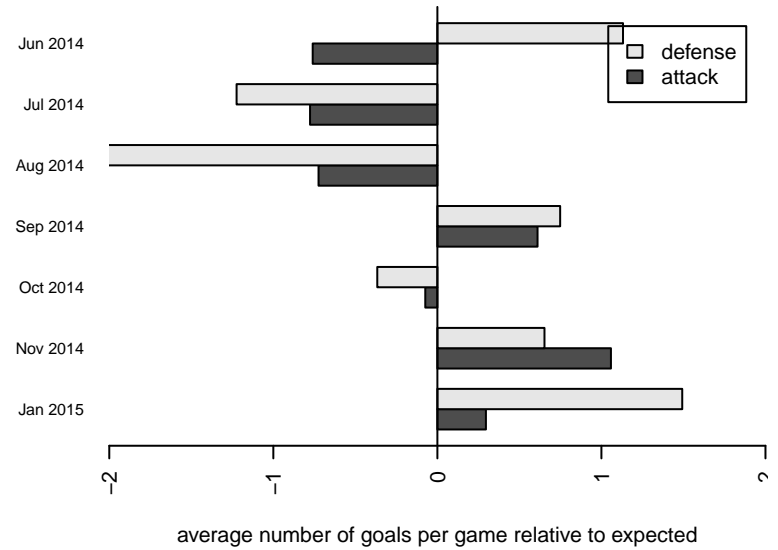

Performance relative to 13 month average