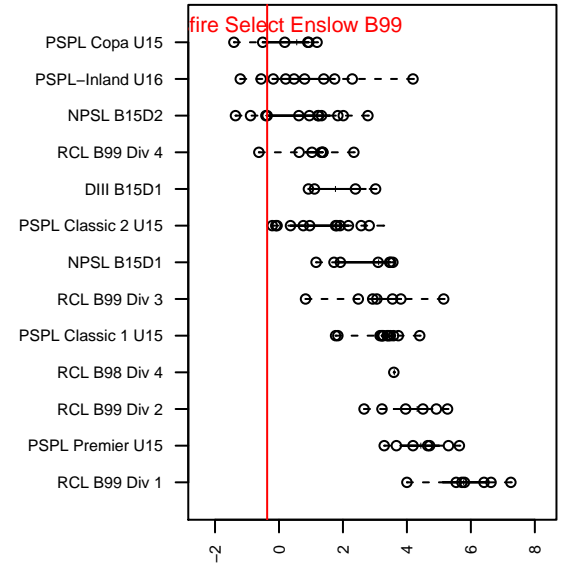

# Crossfire Select Enslow B99

Crossfire Select SC  
 Redmond, WA  
 B99 total strength=1088  
 attack=4.11 defense=1.79  
 fall league = NPSL B15D2

alt names used:  
 Crossfire Select BU15 Enslow  
 Crossfire Select B99-Enslow  
 Crossfire Select B99 Enslow  
 CROSSFIRE SELECT SELECT ENSLOW (WA)  
 Crossfire Select Enslow [B99]

Venues played:  
 2014 RVS Classic BU15  
 2014 Crossfire Select Cup BU15 Silver  
 2014 REDAPT Cup Silver U15  
 2014 NPSL B15D2  
 2014 Founders Cup B99

**Crossfire Select Enslow B99**  
 Dots are actual minus expected GF (blue circles) and GA (red triangles).  
 Blue line is smoothed change in attack strength. Red is smoothed change in defense strength.

**attack and defense variance (black dot)  
relative to other teams  
and top 10 in region**

**attack and defense rating  
relative to others at age  
and all opponents in last 13 months**

**Performance relative to 13 month average**